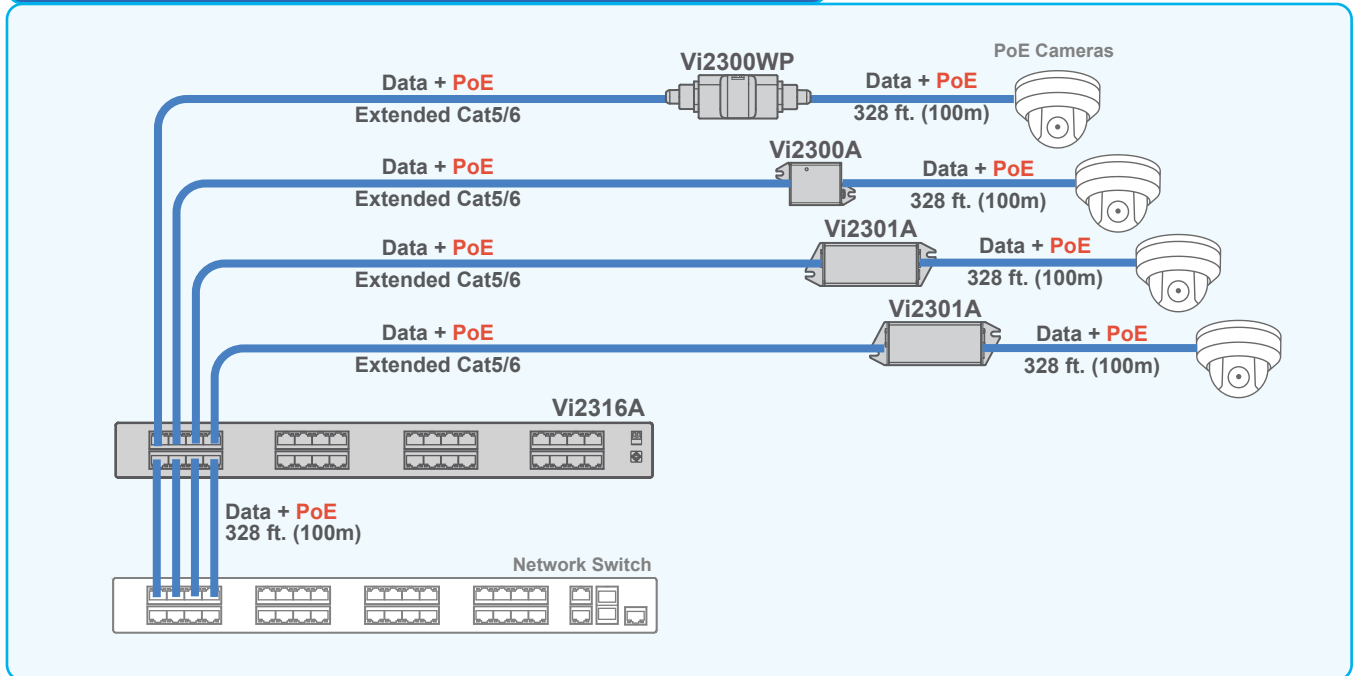

— Cat 5/6

Connecting Multiple PoE Cameras over Extended UTP

The Vi2316A and Vi230XXs can be used to connect multiple PoE cameras at extended distances.